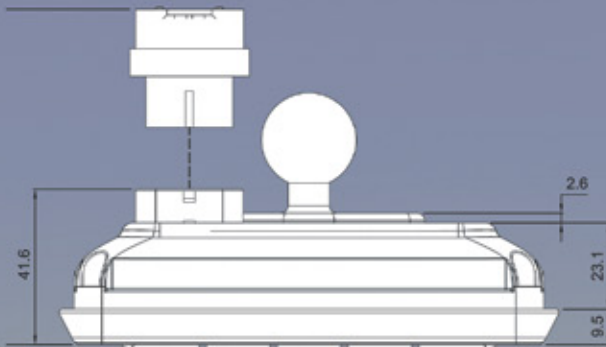

Compuload CL2000MKII

Compact Weighing System for Forklifts, Tractors, Skid Steer and small Loaders

The Compuload CL2000MKII is a general purpose programmable 4.3" display. Compact and modern looking. It can be used indoors or outdoors, rated at IP65.

TECHNICAL SPECIFICATIONS

Power supply	8 - 32V
Operative temperature	- 40°C+ +75°C
Sealing degree	IP65
Display	TFT 4.3", 480 x 272 pixels, 800 cdm, 600:1 contrast ratio
Main CPU	ARM Cortex M4, 32 bit
Frequency	180 Mhz
FLASH Memory	16MB
RAM Memory	16MB
Sun readability	Yes
RTC	Yes
Wake up mode	Power supply, CAN message
Boot time	< 3 sec
Internal temperature sensor	Yes
Keypad	5 push buttons on front panel (silicon keypad)
Touch	Resistive
Buzzer	85 Db
Communication ports	- 2 CAN BUS - 1 USB port - 1 RS232 port (TX/RX)
Video input (optional)	1 PAL/NTSC standard input
I/O List (optional)	- 2 analog/digital Inputs - 4 Outputs High Side 2A
Connector	AMP automotive 26 pin
Standards	CE EMC Industrial, automotive
Programming	C, C++ (ARM Gnu, HAL graphic library), VT3 tool

Optional CL4070 Printer

FOR ALL COMPULOAD SCALES AND SERVICE IN WA

INSTANT WEIGHING

p: (08) 9274 8600

Toll Free: 1800 357 315

m: 0418 914 350

a: 47 Great Eastern Highway
Bellevue WA, 6056

w: instantweighing.com.au

e: sales@instantweighing.com.au