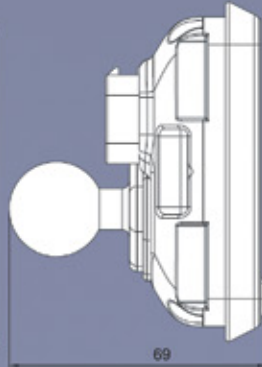

Compuload CL2000MKII

Compact Weighing System for Forklifts, Tractors, Skid Steer and small Loaders

The Compuload CL2000MKII is a general purpose programmable 4.3" display. Compact and modern looking. It can be used indoors or outdoors, rated at IP65.

TECHNICAL SPECIFICATIONS

Power supply	8 - 32V
Operative temperature	- 40°C+ +75°C
Sealing degree	IP65
Display	TFT 4.3", 480 x 272 pixels, 800 cdm, 600:1 contrast ratio
Main CPU	ARM Cortex M4, 32 bit
Frequency	180 Mhz
FLASH Memory	16MB
RAM Memory	16MB
Sun readability	Yes
RTC	Yes
Wake up mode	Power supply, CAN message
Boot time	< 3 sec
Internal temperature sensor	Yes
Keypad	5 push buttons on front panel (silicon keypad)
Touch	Resistive
Buzzer	85 Db
Communication ports	- 2 CAN BUS - 1 USB port - 1 RS232 port (TX/RX)
Video input (optional)	1 PAL/NTSC standard input
I/O List (optional)	- 2 analog/digital Inputs - 4 Outputs High Side 2A
Connector	AMP automotive 26 pin
Standards	CE EMC Industrial, automotive
Programming	C, C++ (ARM Gnu, HAL graphic library), VT3 tool