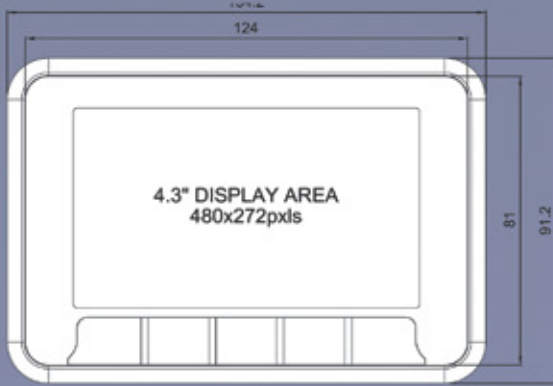

Compuload CL2000MKII

Compact Static Weighing System for Forklifts, Tractors, Skid Steer and Small Loader

- Compact Easy to read 4.3" display
 - Accurate weighing of every lift
 - Accumulation of every load
 - Can weigh in Kg, t, or Lbs
 - Bucket / Load counter
 - Able to fit optional printer
 - Print Copy Function
 - -40°C to +75°C operating temperature range
 - Ip 65 rated
- Optional:**
- On Board Printer with time, date, every load and accumulated Total

The Compuload CL2000MKII is a general purpose programmable 4.3" display. Compact and modern looking. It can be used indoors or outdoors, rated at IP65.

TECHNICAL SPECIFICATIONS

Power supply	8 - 32V
Operative temperature	- 40°C+ +75°C
Sealing degree	IP65
Display	TFT 4.3", 480 x 272 pixels, 800 cdm, 600:1 contrast ratio
Main CPU	ARM Cortex M4, 32 bit
Frequency	180 Mhz
FLASH Memory	16MB
RAM Memory	16MB
Sun readability	Yes
RTC	Yes
Wake up mode	Power supply, CAN message
Boot time	< 3 sec
Internal temperature sensor	Yes
Keypad	5 push buttons on front panel (silicon keypad)
Touch	Resistive
Buzzer	85 Db
Communication ports	- 2 CAN BUS - 1 USB port - 1 RS232 port (TX/RX)
Video input (optional)	1 PAL/NTSC standard input
I/O List (optional)	- 2 analog/digital Inputs - 4 Outputs High Side 2A
Connector	AMP automotive 26 pin
Standards	CE EMC Industrial, automotive
Programming	C, C++ (ARM Gnu, HAL graphic library), VT3 tool