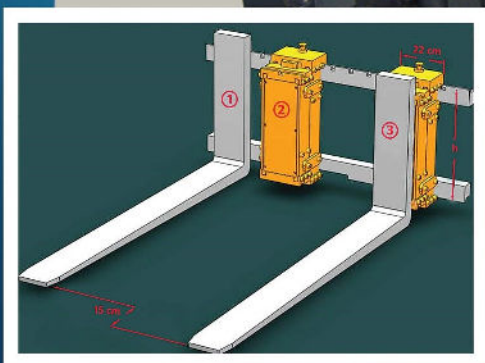

## Load Cell Forklift Scale

- Durable and rugged carriage mounted load cell scale system.
- Accurate to within 0.10%..
- Can be adapted to almost any scale display.
- Fits any brand of forklift /lifting apparatus with standard class II, III and IV carriages.
- Wireless communications available.
- 1kg increments for systems up to 2500kg.
- 100% zero /tare for decanting.
- Compuload LCFS has undergone extensive shock and impact load testing (in accordance with ASTM D642) at an internationally recognized testing facility. Tests show that the weighing units can withstand a head on impact of more than 10 times maximum weighing capacity without affecting its performance.