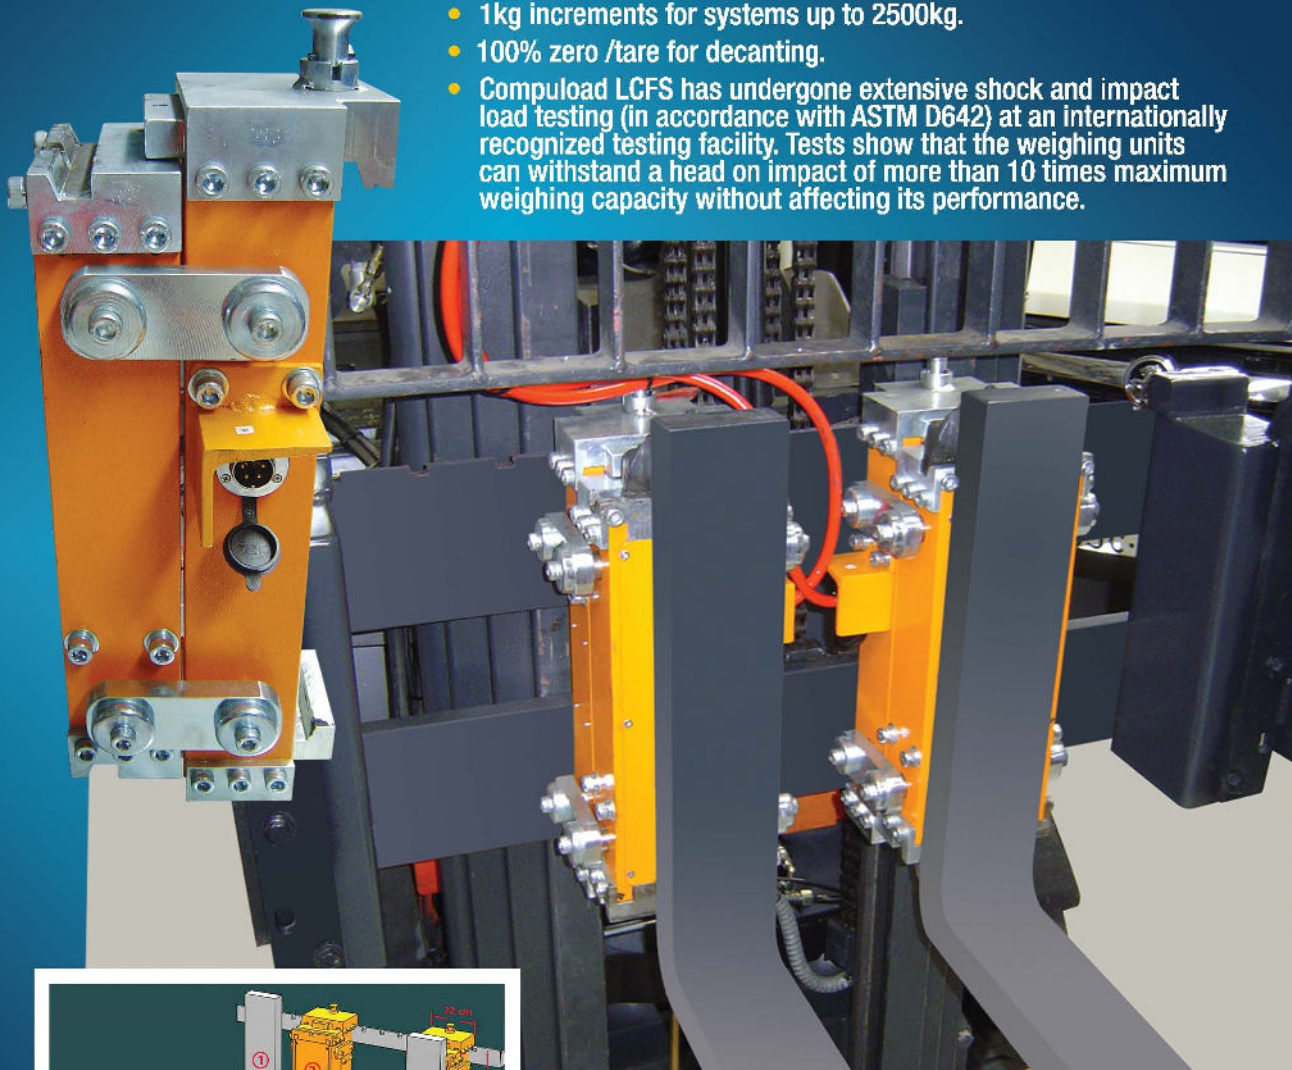

## Load Cell Forklift Scale

- Durable and rugged carriage mounted load cell scale system.
- Accurate to within 0.10%..
- Can be adapted to almost any scale display.
- Fits any brand of forklift /lifting apparatus with standard class II, III and IV carriages.
- Wireless communications available.
- 1kg increments for systems up to 2500kg.
- 100% zero /tare for decanting.
- Compuload LCFS has undergone extensive shock and impact load testing (in accordance with ASTM D642) at an internationally recognized testing facility. Tests show that the weighing units can withstand a head on impact of more than 10 times maximum weighing capacity without affecting its performance.